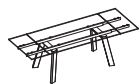

# GULLIVER

Design: R&amp;D Bontempi

posti | seats

**42.78**  
cm. 140/180/220x90 H.75

posti | seats

**42.79**  
cm. 160/200/240x90 H.75

Struttura | Structure

**M055**  
Nero opaco  
Matt black