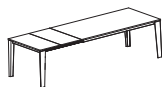

posti | seats

**42.91**  
cm. 160/210/260x90 H.75

posti | seats

**42.92**  
cm. 190/240/290x100 H.75

Struttura | Structure

**M306**  
Bianco  
White

**M097**  
Grigio chiaro  
Light grey

**M030**  
Titanio  
Titanium